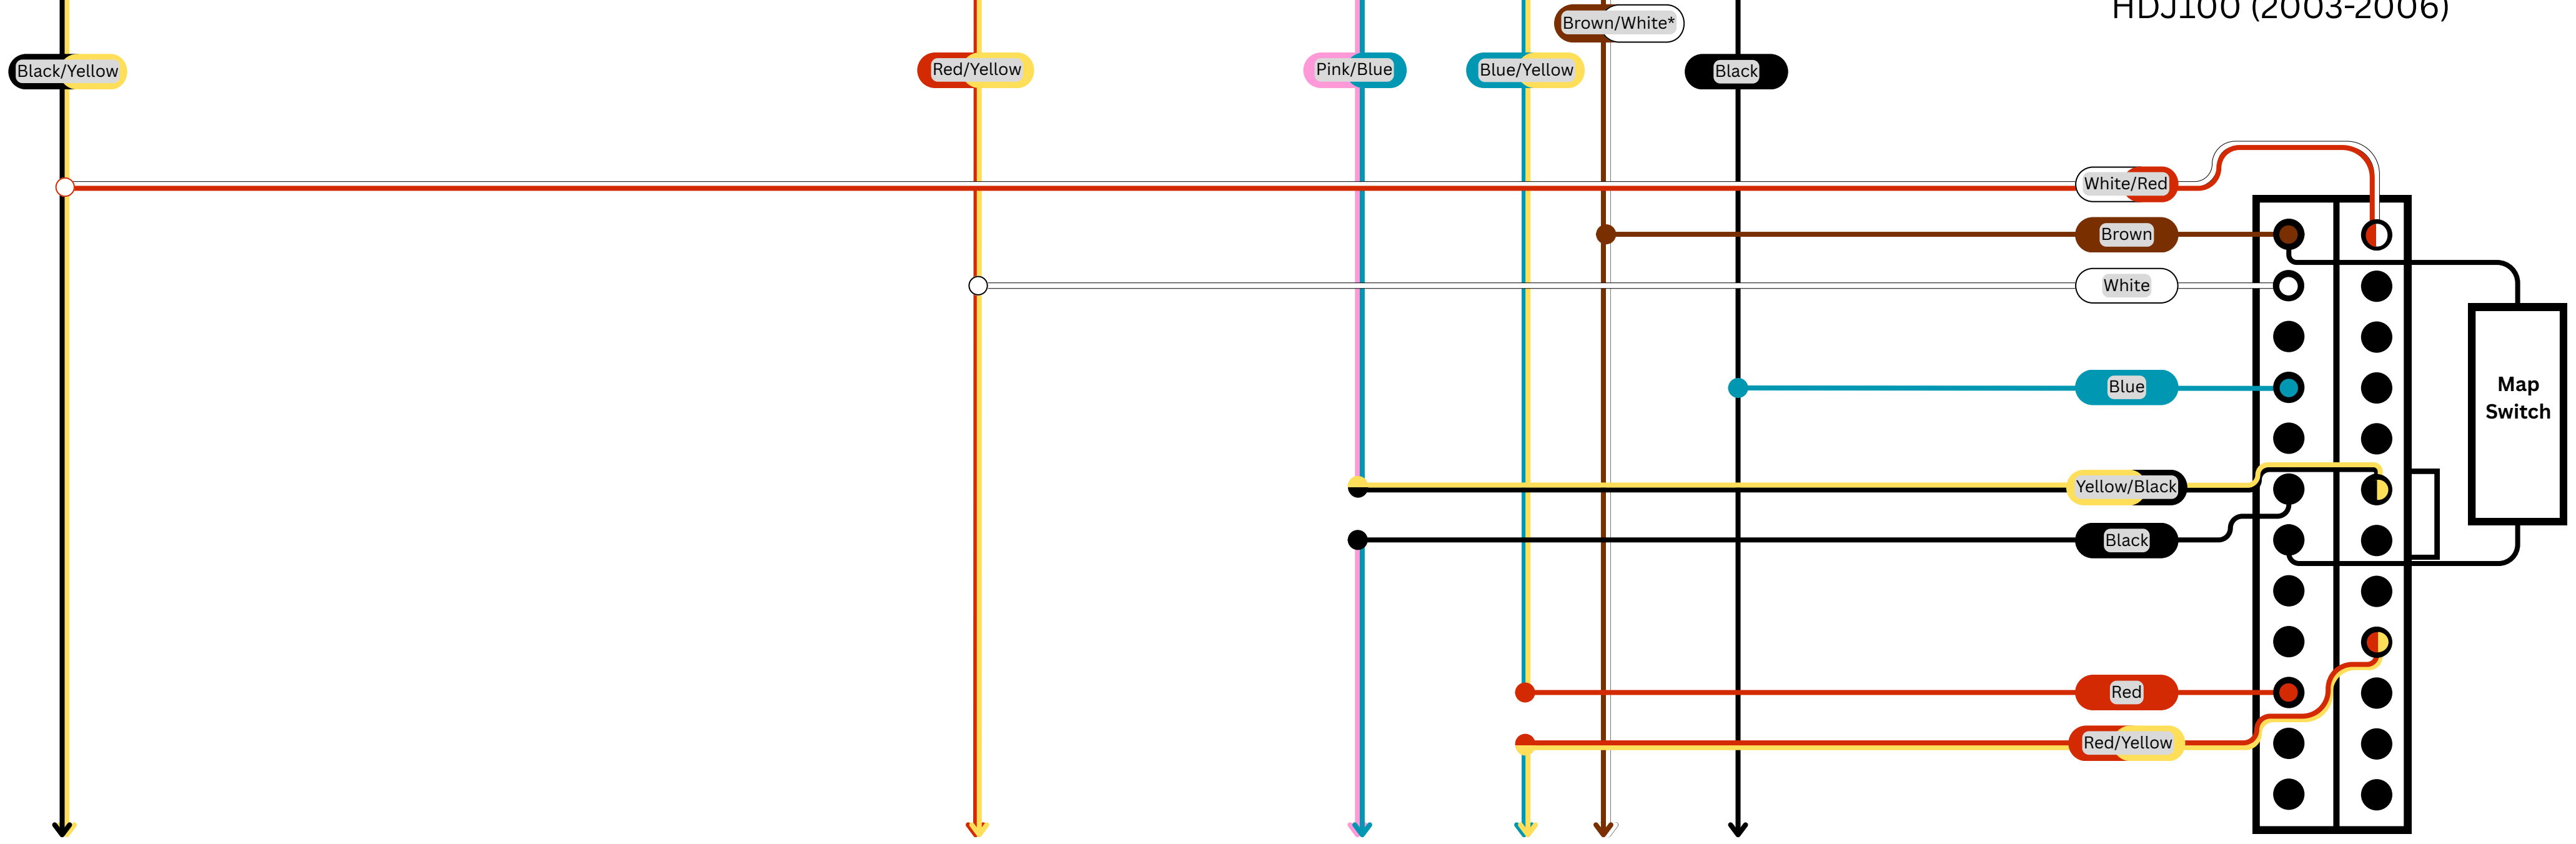

GTURBO **UNICHIP**

**TOYOTA LANDCRUISERS:
HDJ79 (1999-2006)
HDJ100 (1990-2002)
HDJ100 (2003-2006)**

Wiring Diagram

Version 1.2 (2026)

Wiring Diagram 1

Suitable for:

HDJ79 (1999-2006)

HDJ100 (1990-2002)

Wiring Diagram 2

Suitable for:
HDJ100 (2003-2006)

Note: * The brown/white wire is sometimes just brown