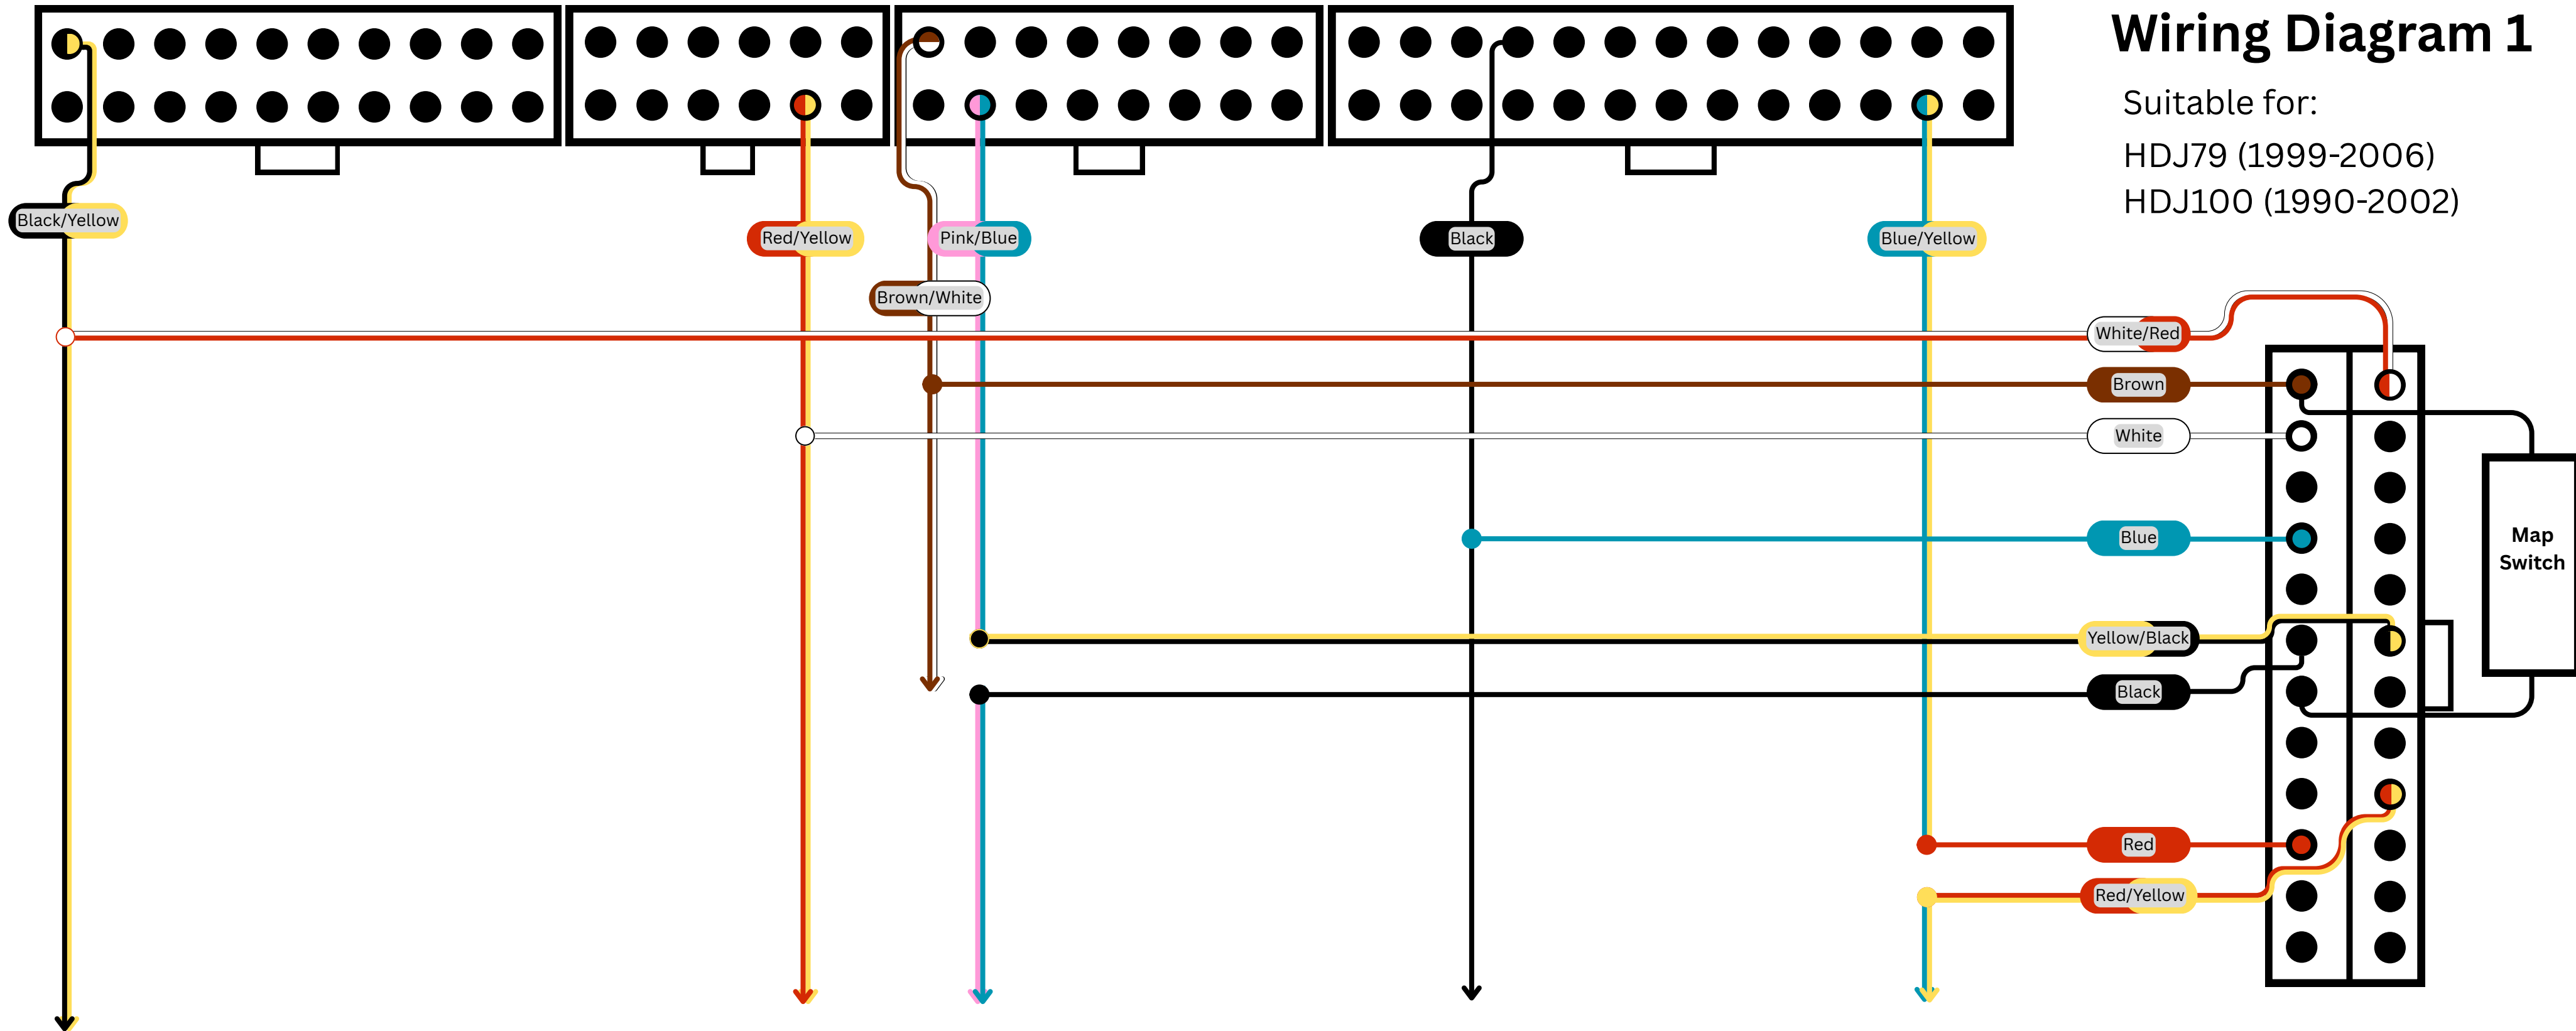

GTURBO **UNICHIP**

**TOYOTA LANDCRUISERS:
HDJ79 (1999-2006)
HDJ100 (1990-2002)
HDJ100 (2003-2006)**

Wiring Diagram

Version 1.2 (2026)

Wiring Diagram 1

Suitable for:

HDJ79 (1999-2006)

HDJ100 (1990-2002)

Wiring Diagram 2

Suitable for:
HDJ100 (2003-2006)

Note: * The brown/white wire is sometimes just brown